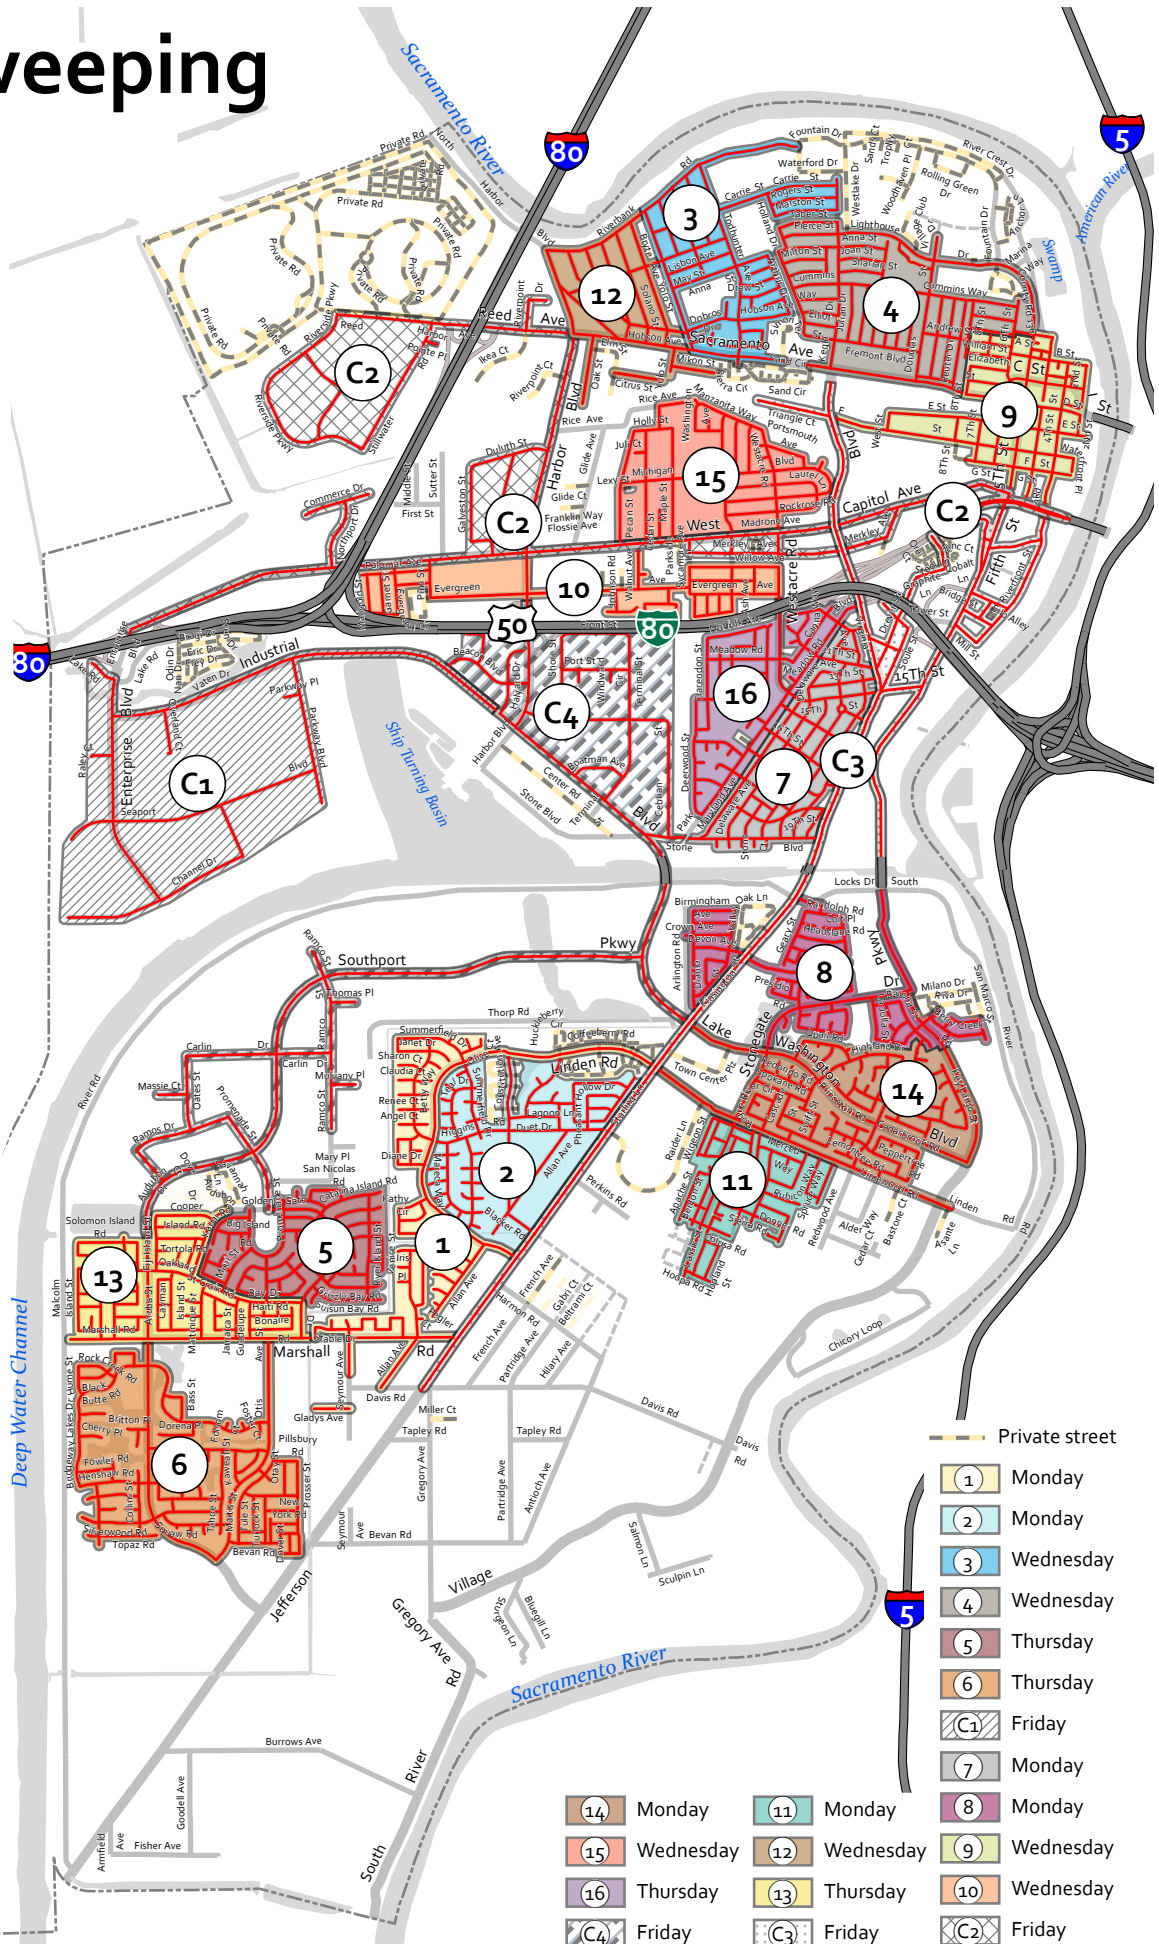

## NOV

S	MON	TUE	WED	THU	FRI	S
		1 NO SWEEP	2 NO SWEEP	3 NO SWEEP	4 NO SWEEP	
	7 1&2 7	8 MEDIAN	9 9&10 15	10 6 13	11 13 HOLIDAY	
	14 8&11 14	15 MEDIAN	16 12&3 4	17 16 5	17 16 5 COMM 4 COMM 2	18
	21 1&2 7	22 9&10 15	23 6 13	24 HOLIDAY	25 HOLIDAY	
	28 8&11 14	29 MEDIAN	30 12&3 4			

## DEC

S	MON	TUE	WED	THU	FRI	S
				1 16 5	2 13 COMM 4 COMM 2	
	5 1&2 7	6 MEDIAN	7 9&10 15	8 6 13	8 6 13 COMM 3 COMM 1	9
	12 8&11 14	13 MEDIAN	14 12&3 4	15 16 5	15 16 5 COMM 4 COMM 2	16
	19 1&2 7	20 MEDIAN	21 9&10 15	22 6 13	22 6 13 COMM 3 COMM 1	23
	26 HOLIDAY	27 NO SWEEP	28 NO SWEEP	29 NO SWEEP	30 NO SWEEP	

# Street Sweeping Districts

This map and the Street Sweeping Schedule are for the year. The city will make every effort to adhere to this schedule. On the day when your street is scheduled for sweeping, the city requests that you not park any vehicles on the street to enable the sweeper to do a thorough job.

We will not sweep on Holidays. Your sweeping day will be adjusted to the earliest possible day.

Thanks for your cooperation in helping to keep our city streets clean and safe.

Please note the schedule on the reverse side of this area map.